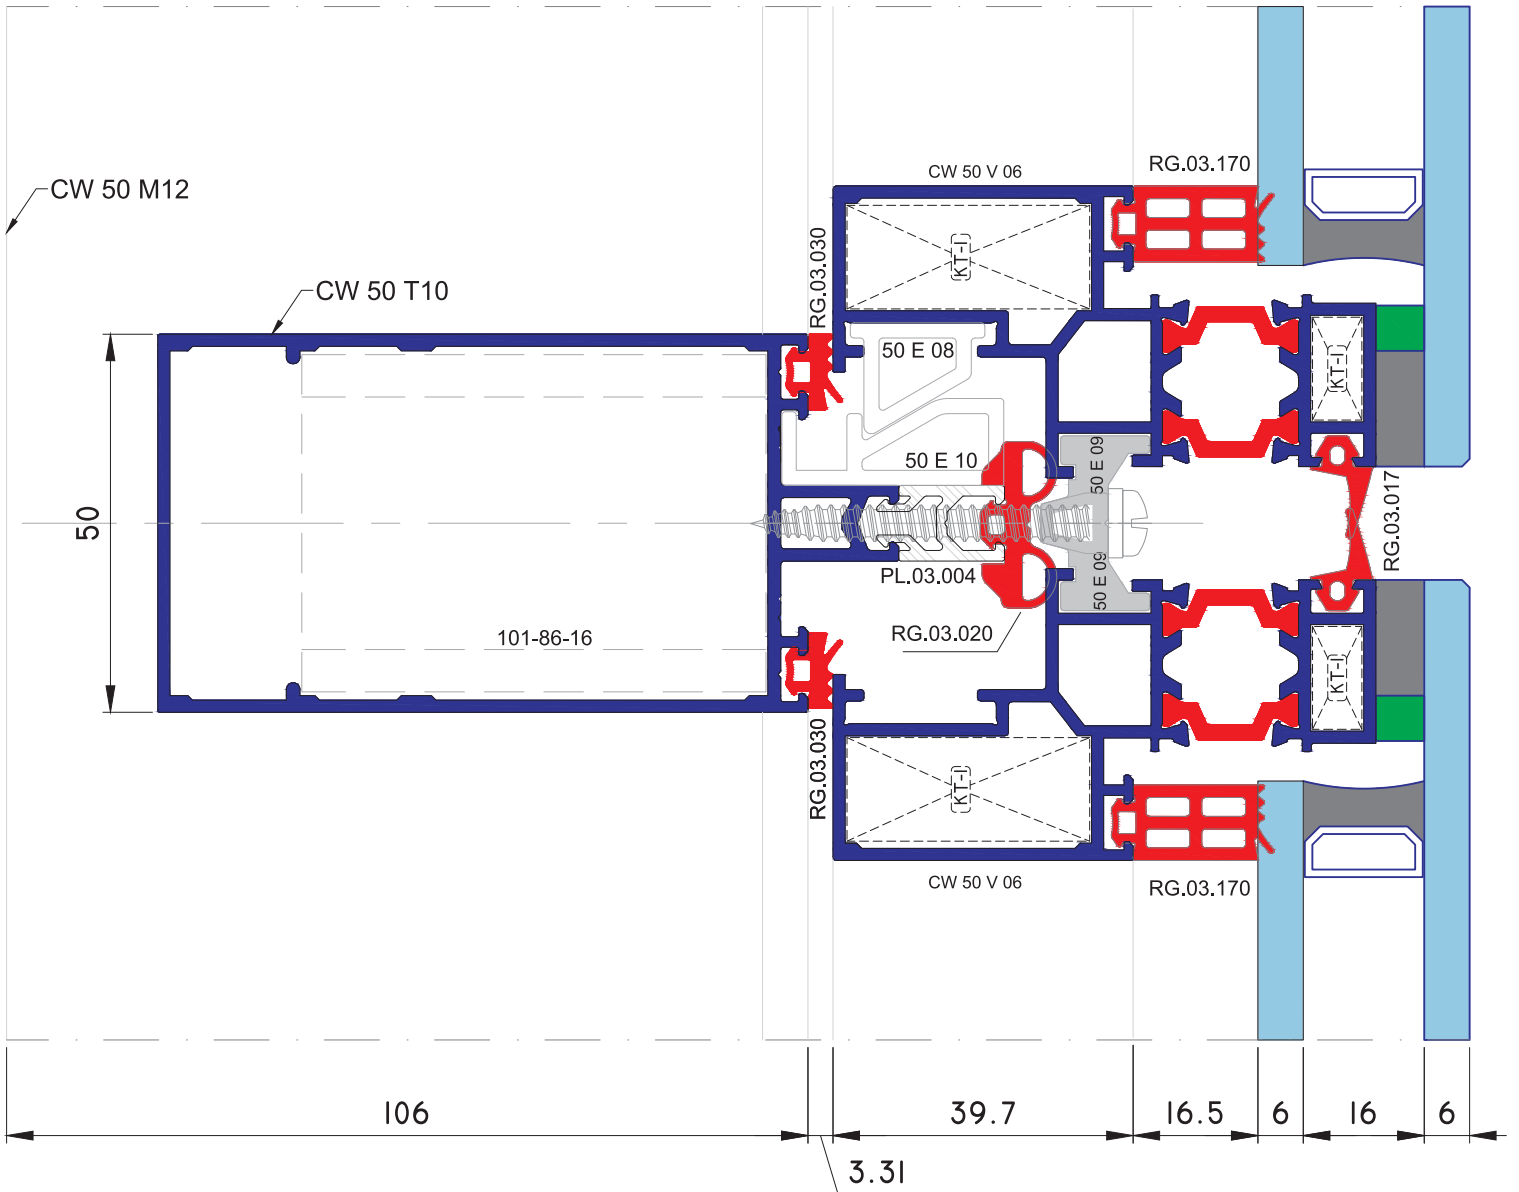

CW 50 SC

Kasetli Silikon Cephe
Structural Glazed Curtain Wall System

SİSTEM DETAYLARI / SYSTEM DETAILS

Kasetli Silikon Cephe / Structural Glazed Curtain Wall System

SİSTEM DETAYLARI / SYSTEM DETAILS

Kasetli Silikon Cephe / Structural Glazed Curtain Wall System

SİSTEM DETAYLARI / SYSTEM DETAILS

Kasetli Silikon Cephe / Structural Glazed Curtain Wall System

SİSTEM DETAYLARI / SYSTEM DETAILS

Kasetli Silikon Cephe / Structural Glazed Curtain Wall System

SİSTEM DETAYLARI / SYSTEM DETAILS

Kasetli Silikon Cephe / Structural Glazed Curtain Wall System

SİSTEM DETAYLARI / SYSTEM DETAILS
Kasetli Silikon Cephe / Structural Glazed Curtain Wall System

SİSTEM DETAYLARI / SYSTEM DETAILS

Kasetli Silikon Cephe / Structural Glazed Curtain Wall System