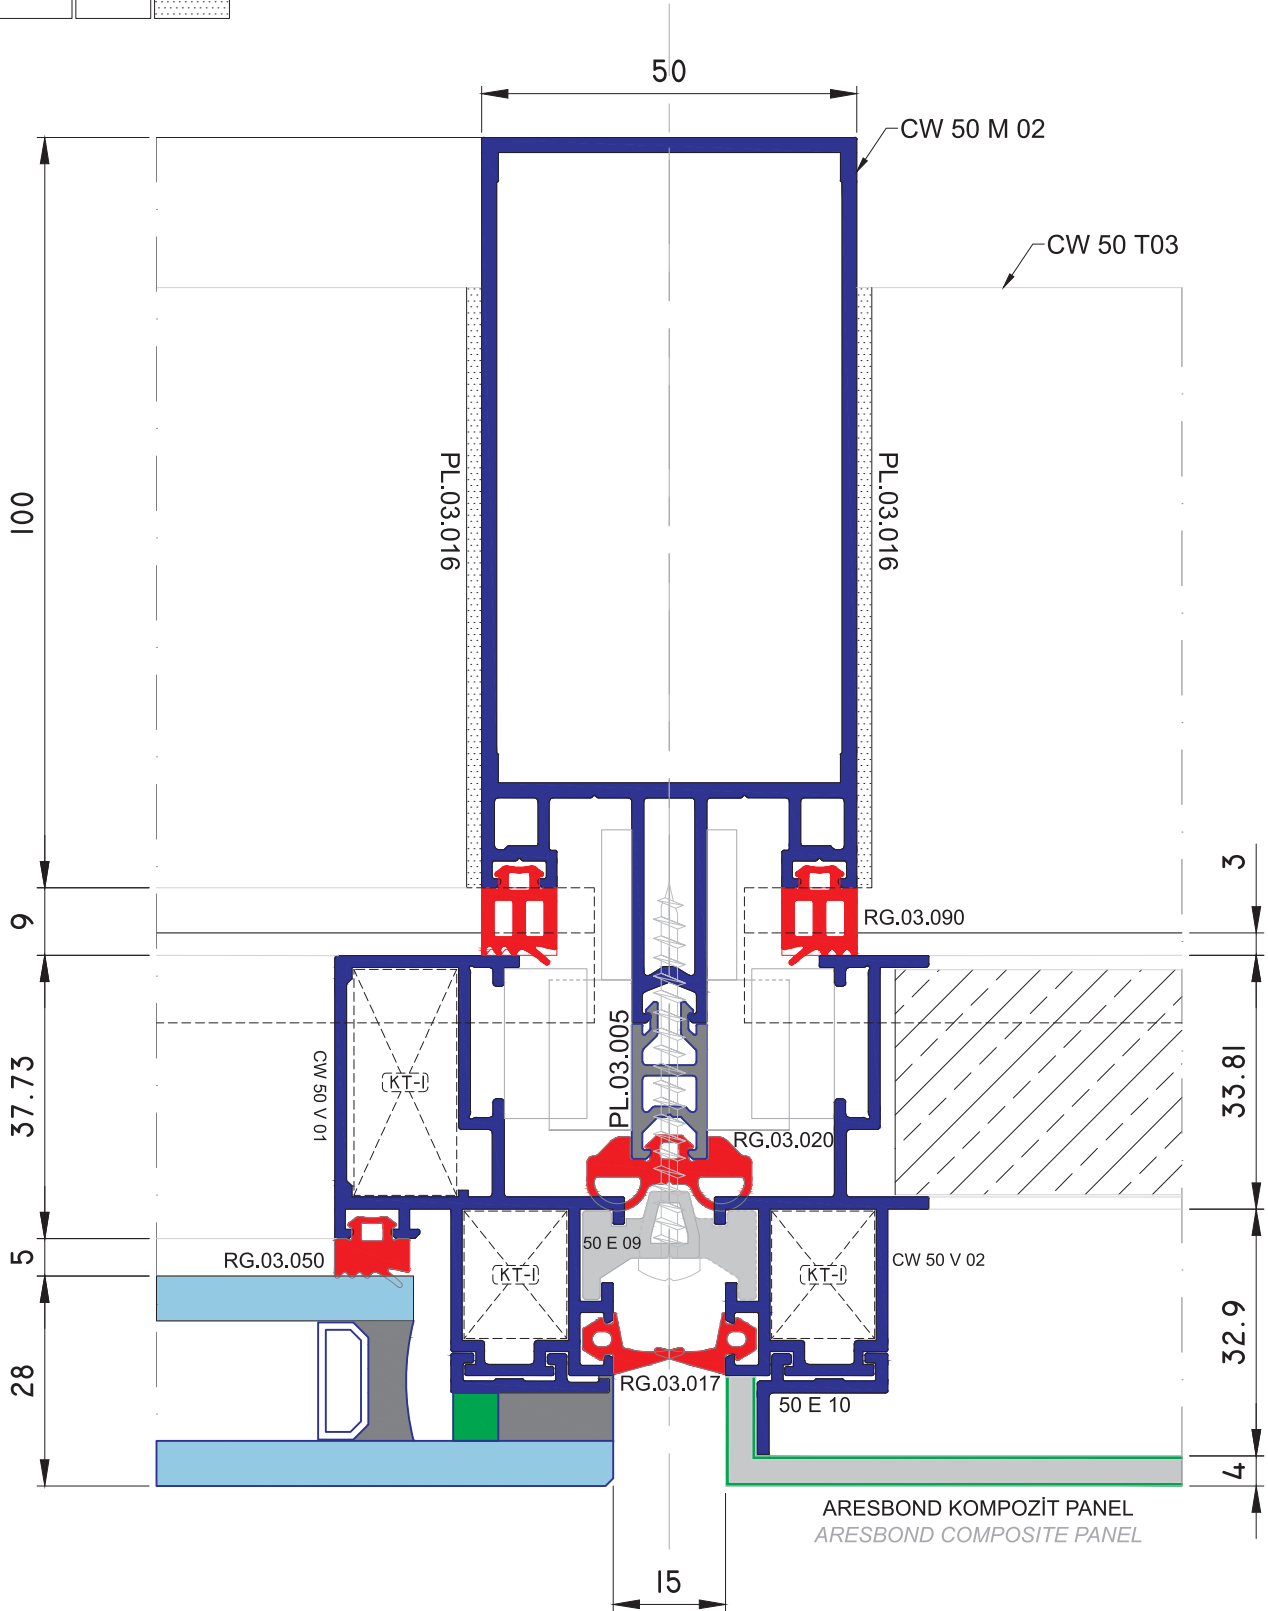

CW 50 SC

Kasetli Silikon Cephe
Structural Glazed Curtain Wall System

SİSTEM DETAYLARI / SYSTEM DETAILS

Kasetli Silikon Cephe / Structural Glazed Curtain Wall System

SİSTEM DETAYLARI / SYSTEM DETAILS

Kasetli Silikon Cephe / Structural Glazed Curtain Wall System

SİSTEM DETAYLARI / SYSTEM DETAILS

Kasetli Silikon Cephe / Structural Glazed Curtain Wall System

SİSTEM DETAYLARI / SYSTEM DETAILS

Kasetli Silikon Cephe / Structural Glazed Curtain Wall System

SİSTEM DETAYLARI / SYSTEM DETAILS

Kasetli Silikon Cephe / Structural Glazed Curtain Wall System

SİSTEM DETAYLARI / SYSTEM DETAILS
Kasetli Silikon Cephe / Structural Glazed Curtain Wall System

SİSTEM DETAYLARI / SYSTEM DETAILS

Kasetli Silikon Cephe / Structural Glazed Curtain Wall System