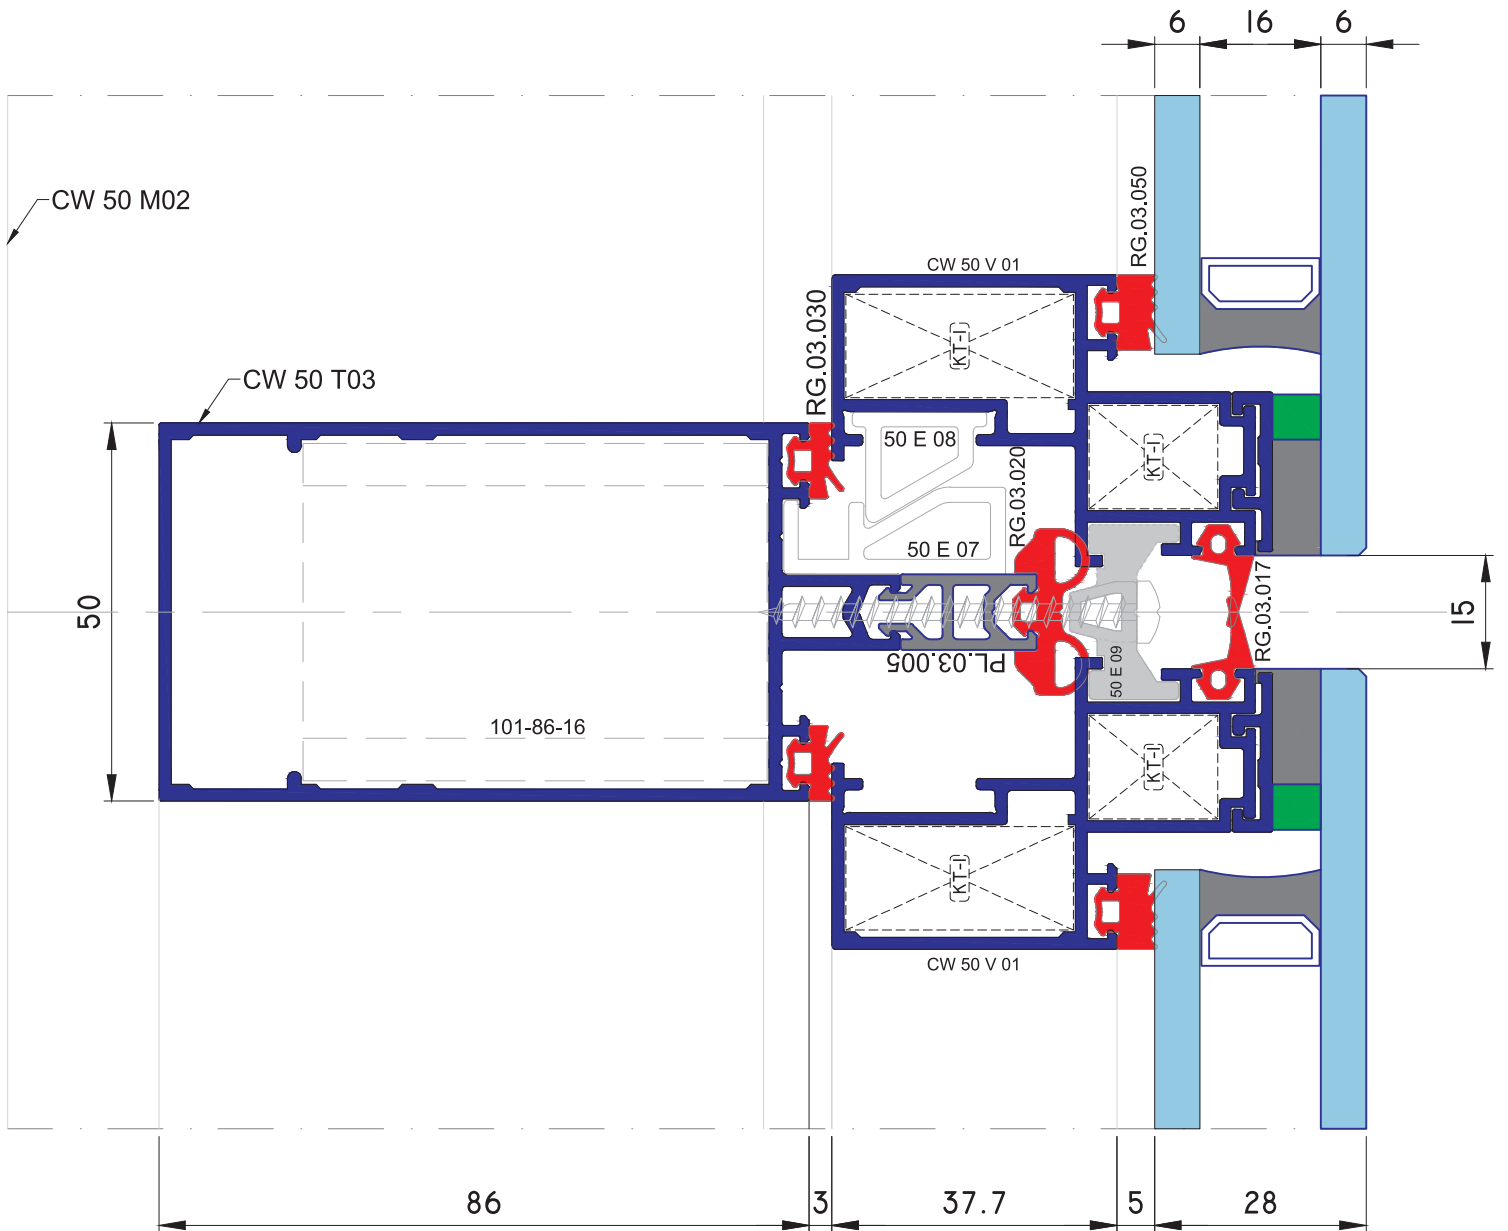

CW 50 SC

Kasetli Silikon Cephe
Structural Glazed Curtain Wall System

SİSTEM DETAYLARI / SYSTEM DETAILS

Kasetli Silikon Cephe / Structural Glazed Curtain Wall System

SİSTEM DETAYLARI / SYSTEM DETAILS

Kasetli Silikon Cephe / Structural Glazed Curtain Wall System

SİSTEM DETAYLARI / SYSTEM DETAILS

Kasetli Silikon Cephe / Structural Glazed Curtain Wall System

SİSTEM DETAYLARI / SYSTEM DETAILS

Kasetli Silikon Cephe / Structural Glazed Curtain Wall System

SİSTEM DETAYLARI / SYSTEM DETAILS

Kasetli Silikon Cephe / Structural Glazed Curtain Wall System

SİSTEM DETAYLARI / SYSTEM DETAILS
Kasetli Silikon Cephe / Structural Glazed Curtain Wall System

SİSTEM DETAYLARI / SYSTEM DETAILS

Kasetli Silikon Cephe / Structural Glazed Curtain Wall System