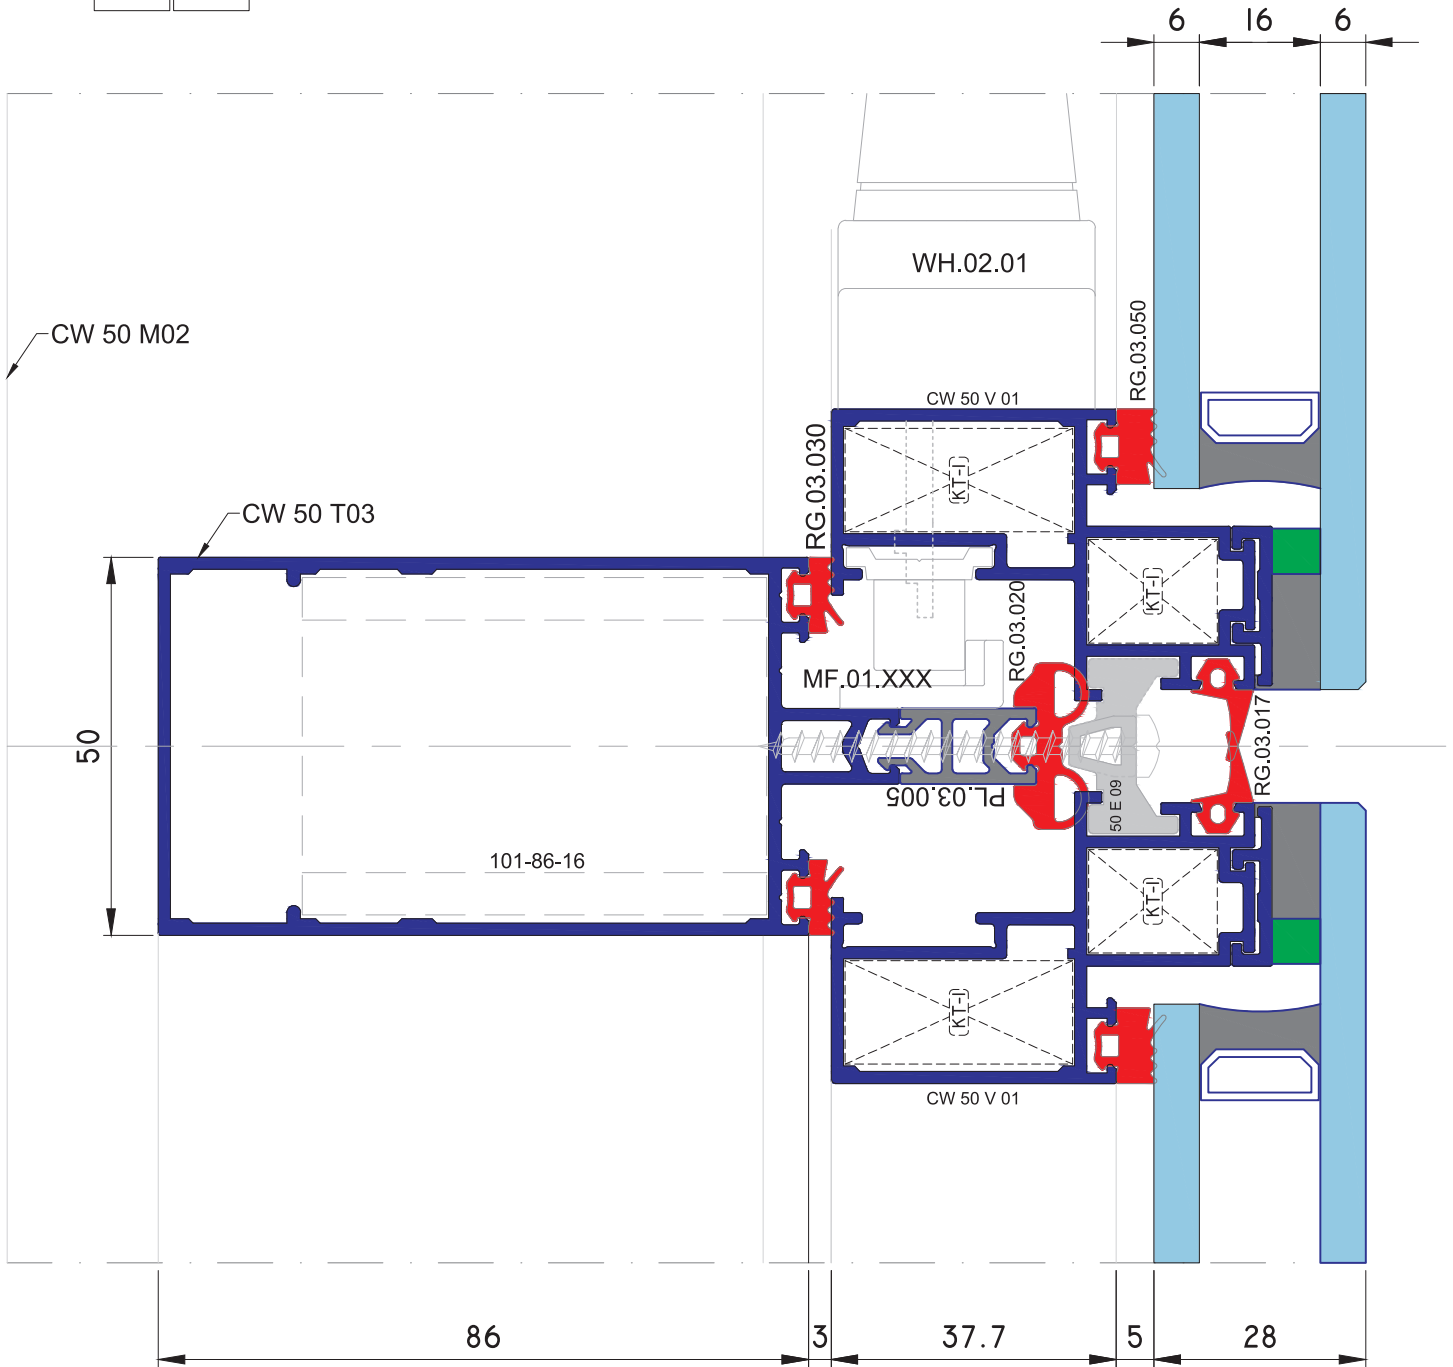

CW 50 SC

Kasetli Silikon Cephe
Structural Glazed Curtain Wall System

SİSTEM DETAYLARI / SYSTEM DETAILS

Kasetli Silikon Cephe / Structural Glazed Curtain Wall System

SİSTEM DETAYLARI / SYSTEM DETAILS

Kasetli Silikon Cephe / Structural Glazed Curtain Wall System

SİSTEM DETAYLARI / SYSTEM DETAILS

Kasetli Silikon Cephe / Structural Glazed Curtain Wall System

SİSTEM DETAYLARI / SYSTEM DETAILS

Kasetli Silikon Cephe / Structural Glazed Curtain Wall System

SİSTEM DETAYLARI / SYSTEM DETAILS

Kasetli Silikon Cephe / Structural Glazed Curtain Wall System

SİSTEM DETAYLARI / SYSTEM DETAILS
Kasetli Silikon Cephe / Structural Glazed Curtain Wall System

SİSTEM DETAYLARI / SYSTEM DETAILS

Kasetli Silikon Cephe / Structural Glazed Curtain Wall System