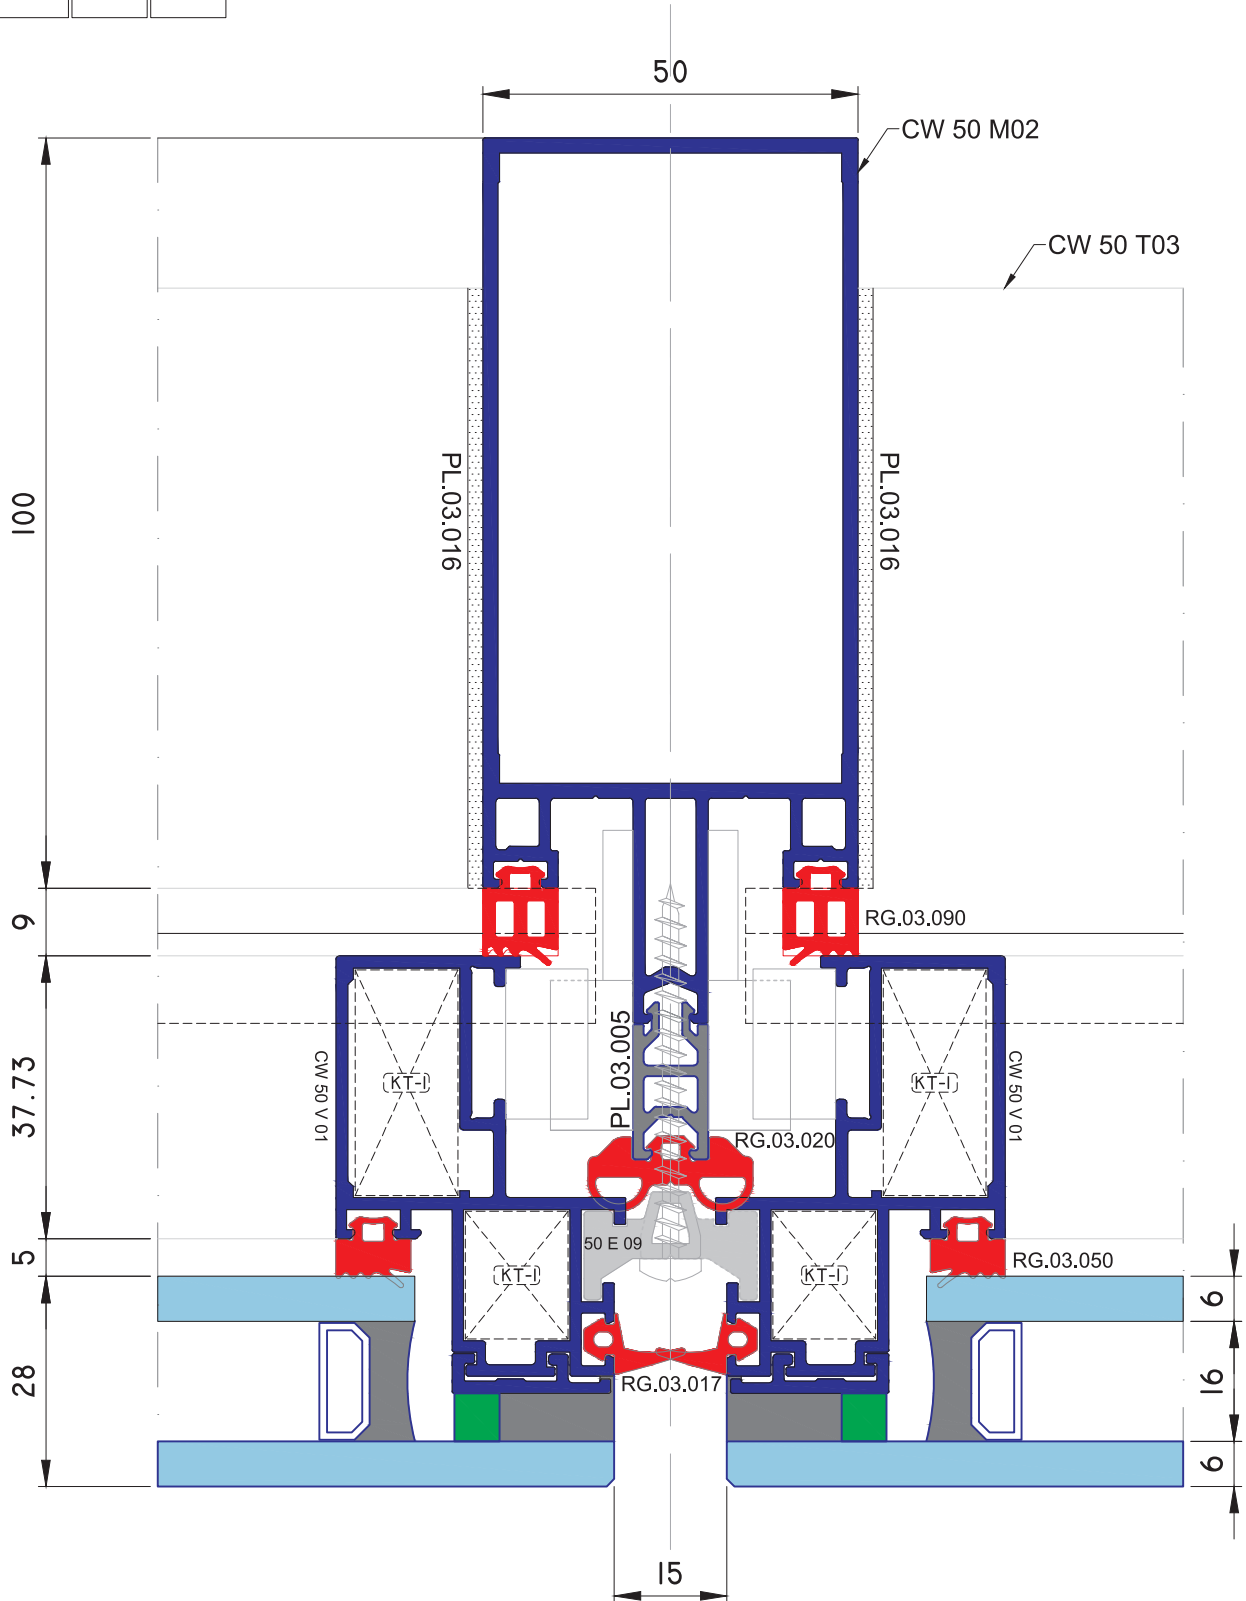

CW 50 SC

Kasetli Silikon Cephe
Structural Glazed Curtain Wall System

SİSTEM DETAYLARI / SYSTEM DETAILS

Kasetli Silikon Cephe / Structural Glazed Curtain Wall System

SİSTEM DETAYLARI / SYSTEM DETAILS

Kasetli Silikon Cephe / Structural Glazed Curtain Wall System

SİSTEM DETAYLARI / SYSTEM DETAILS

Kasetli Silikon Cephe / Structural Glazed Curtain Wall System

SİSTEM DETAYLARI / SYSTEM DETAILS

Kasetli Silikon Cephe / Structural Glazed Curtain Wall System

SİSTEM DETAYLARI / SYSTEM DETAILS

Kasetli Silikon Cephe / Structural Glazed Curtain Wall System

SİSTEM DETAYLARI / SYSTEM DETAILS
Kasetli Silikon Cephe / Structural Glazed Curtain Wall System

SİSTEM DETAYLARI / SYSTEM DETAILS

Kasetli Silikon Cephe / Structural Glazed Curtain Wall System