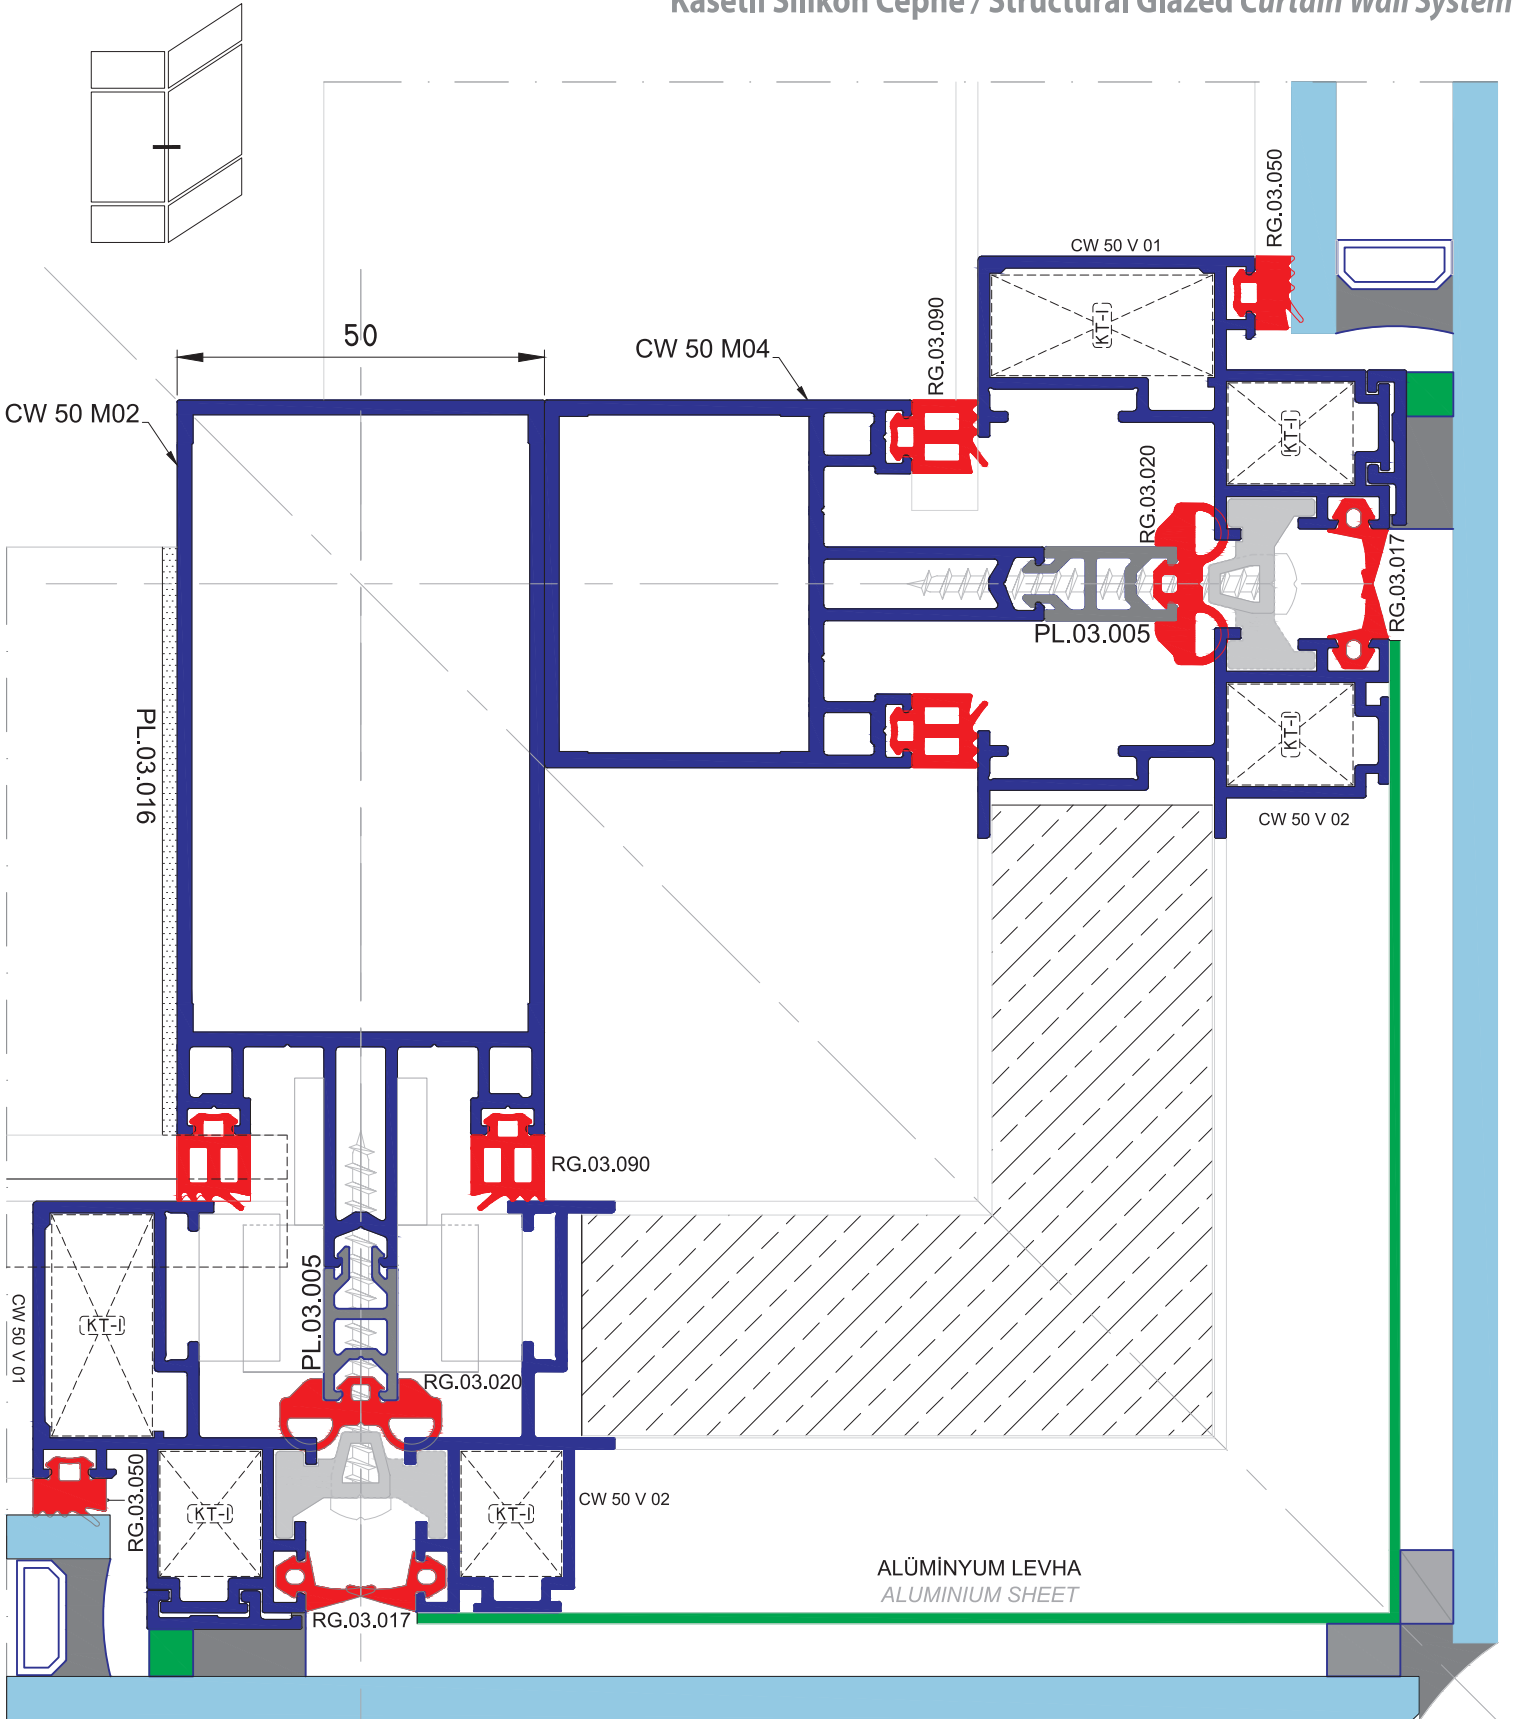

SİSTEM DETAYLARI / SYSTEM DETAILS

Kasetli Silikon Cephe / Structural Glazed Curtain Wall System