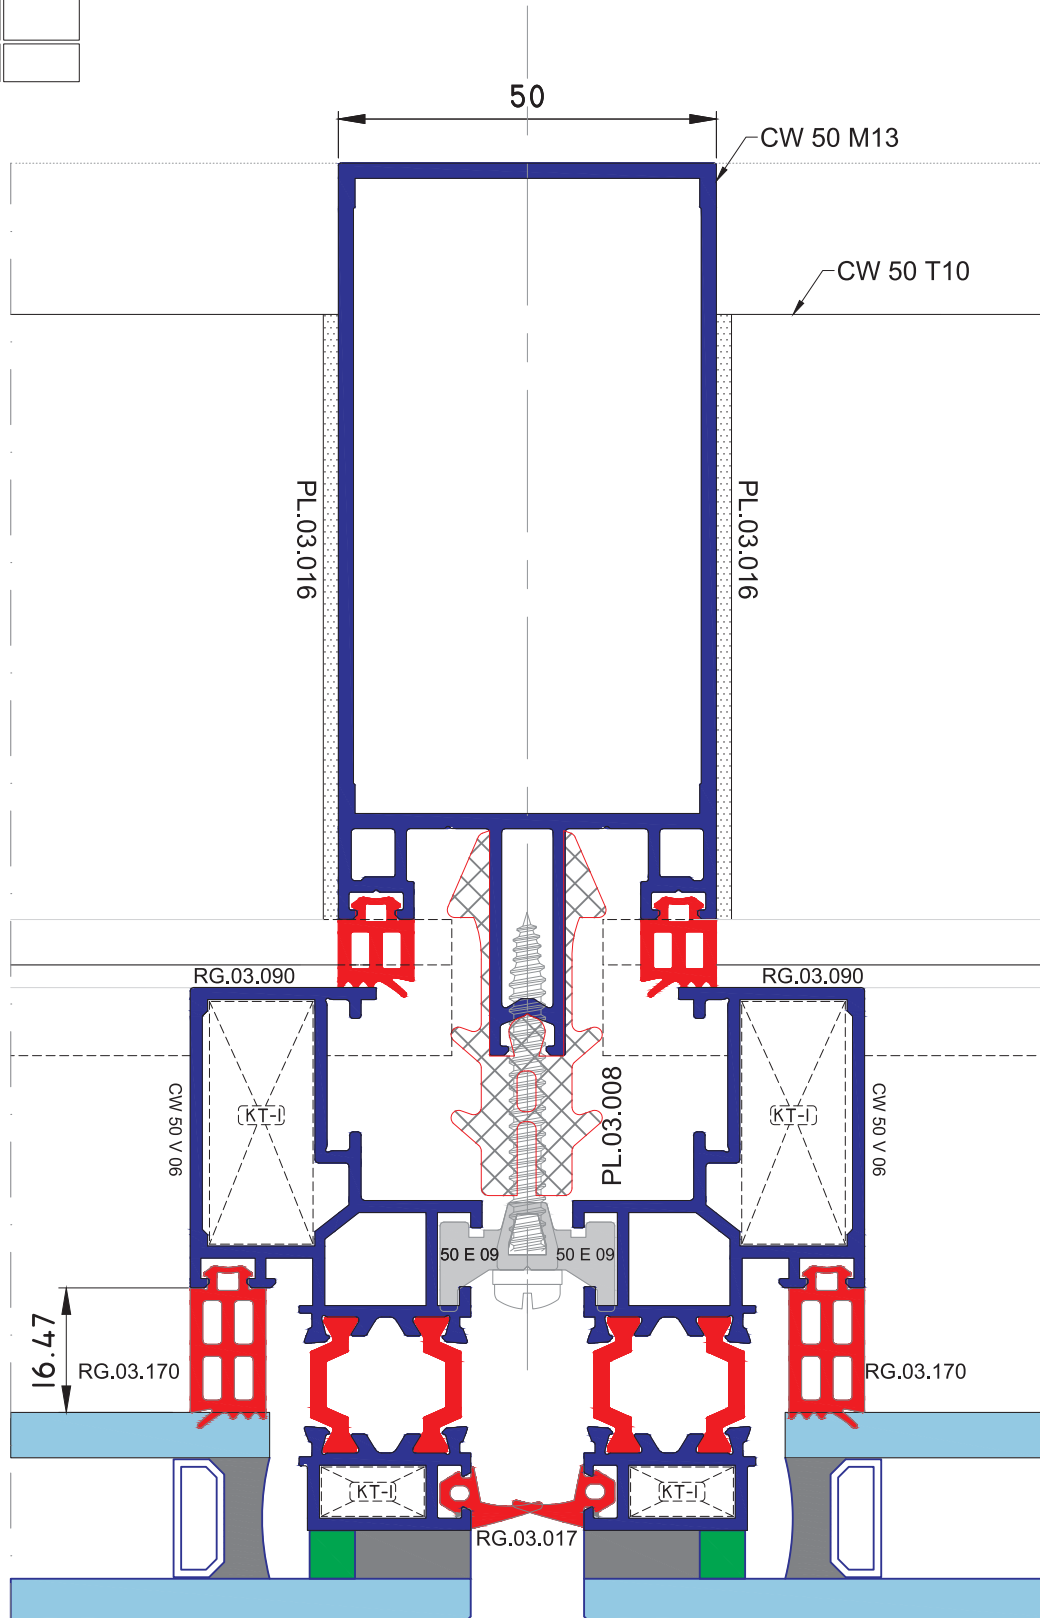

CW 50 SC

Kasetli Silikon Cephe
Structural Glazed Curtain Wall System

SİSTEM DETAYLARI / SYSTEM DETAILS

Kasetli Silikon Cephe / Structural Glazed Curtain Wall System

SİSTEM DETAYLARI / SYSTEM DETAILS

Kasetli Silikon Cephe / Structural Glazed Curtain Wall System

SİSTEM DETAYLARI / SYSTEM DETAILS

Kasetli Silikon Cephe / Structural Glazed Curtain Wall System

SİSTEM DETAYLARI / SYSTEM DETAILS

Kasetli Silikon Cephe / Structural Glazed Curtain Wall System

SİSTEM DETAYLARI / SYSTEM DETAILS

Kasetli Silikon Cephe / Structural Glazed Curtain Wall System

SİSTEM DETAYLARI / SYSTEM DETAILS
Kasetli Silikon Cephe / Structural Glazed Curtain Wall System

SİSTEM DETAYLARI / SYSTEM DETAILS

Kasetli Silikon Cephe / Structural Glazed Curtain Wall System