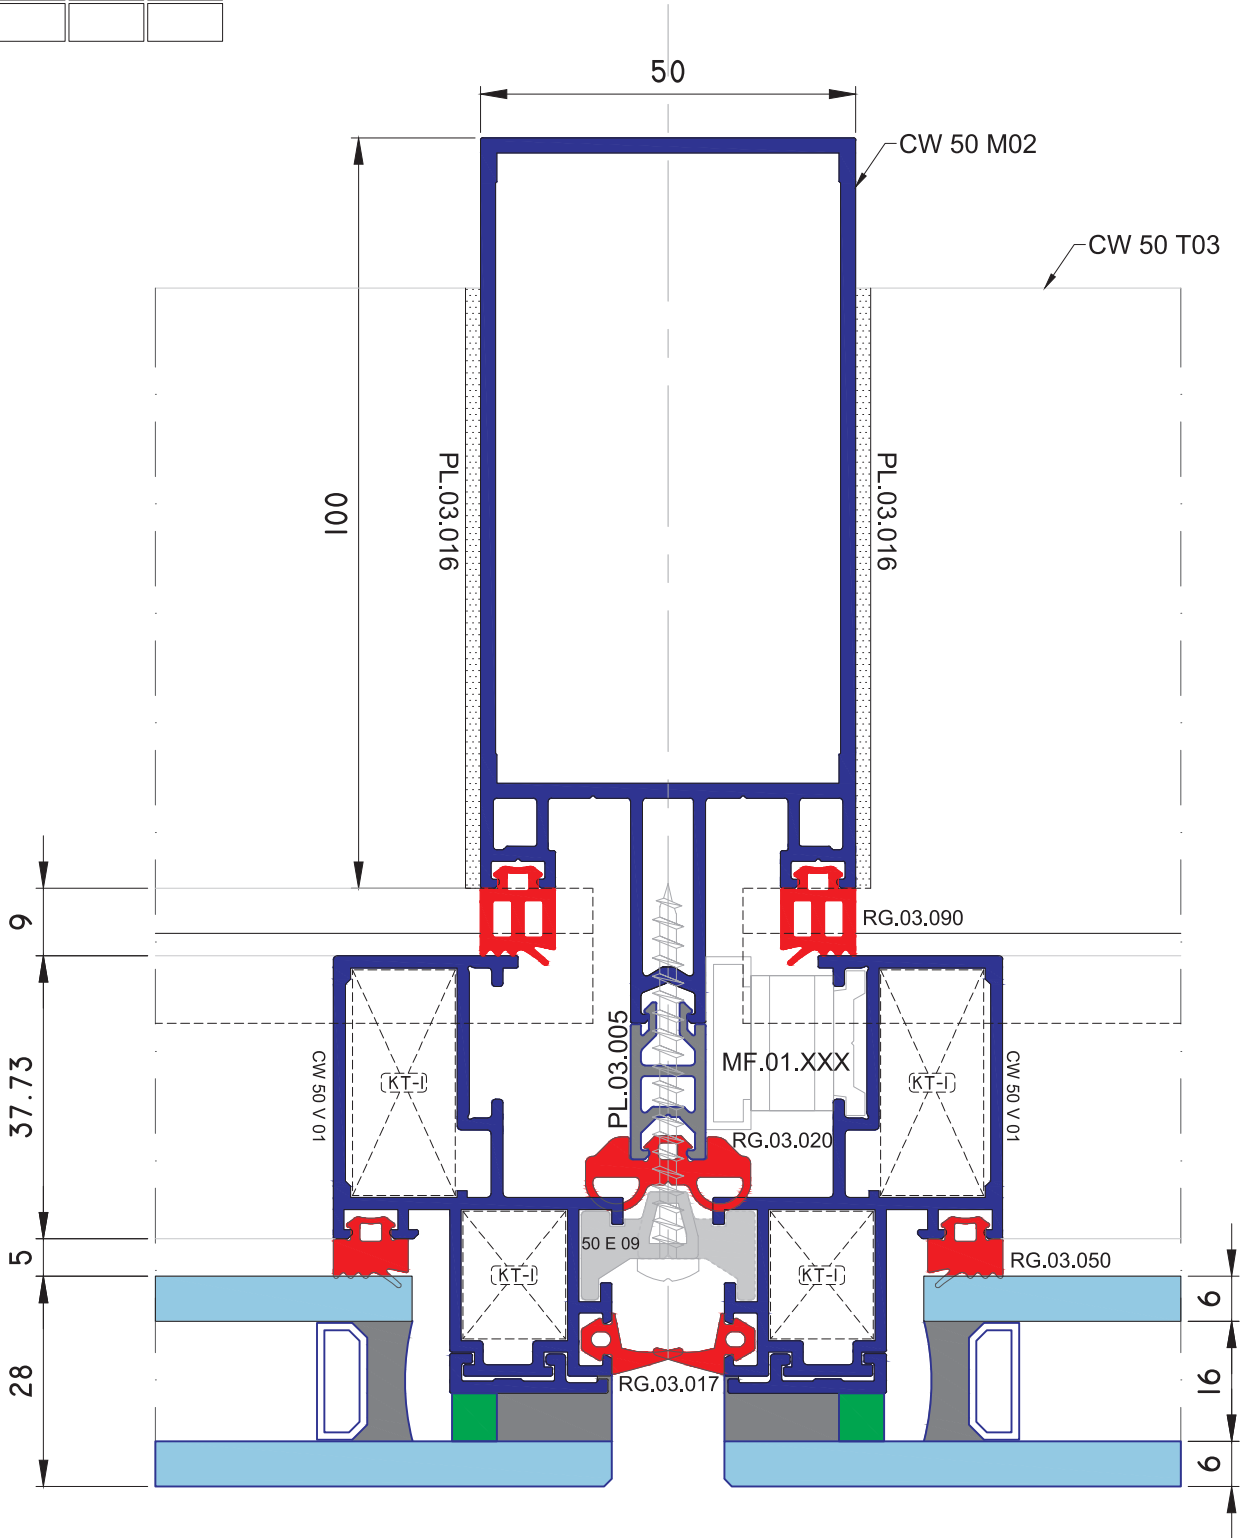

CW 50 SC

Kasetli Silikon Cephe
Structural Glazed Curtain Wall System

SİSTEM DETAYLARI / SYSTEM DETAILS

Kasetli Silikon Cephe / Structural Glazed Curtain Wall System

SİSTEM DETAYLARI / SYSTEM DETAILS

Kasetli Silikon Cephe / Structural Glazed Curtain Wall System

SİSTEM DETAYLARI / SYSTEM DETAILS

Kasetli Silikon Cephe / Structural Glazed Curtain Wall System

SİSTEM DETAYLARI / SYSTEM DETAILS

Kasetli Silikon Cephe / Structural Glazed Curtain Wall System

SİSTEM DETAYLARI / SYSTEM DETAILS

Kasetli Silikon Cephe / Structural Glazed Curtain Wall System

SİSTEM DETAYLARI / SYSTEM DETAILS
Kasetli Silikon Cephe / Structural Glazed Curtain Wall System

SİSTEM DETAYLARI / SYSTEM DETAILS

Kasetli Silikon Cephe / Structural Glazed Curtain Wall System